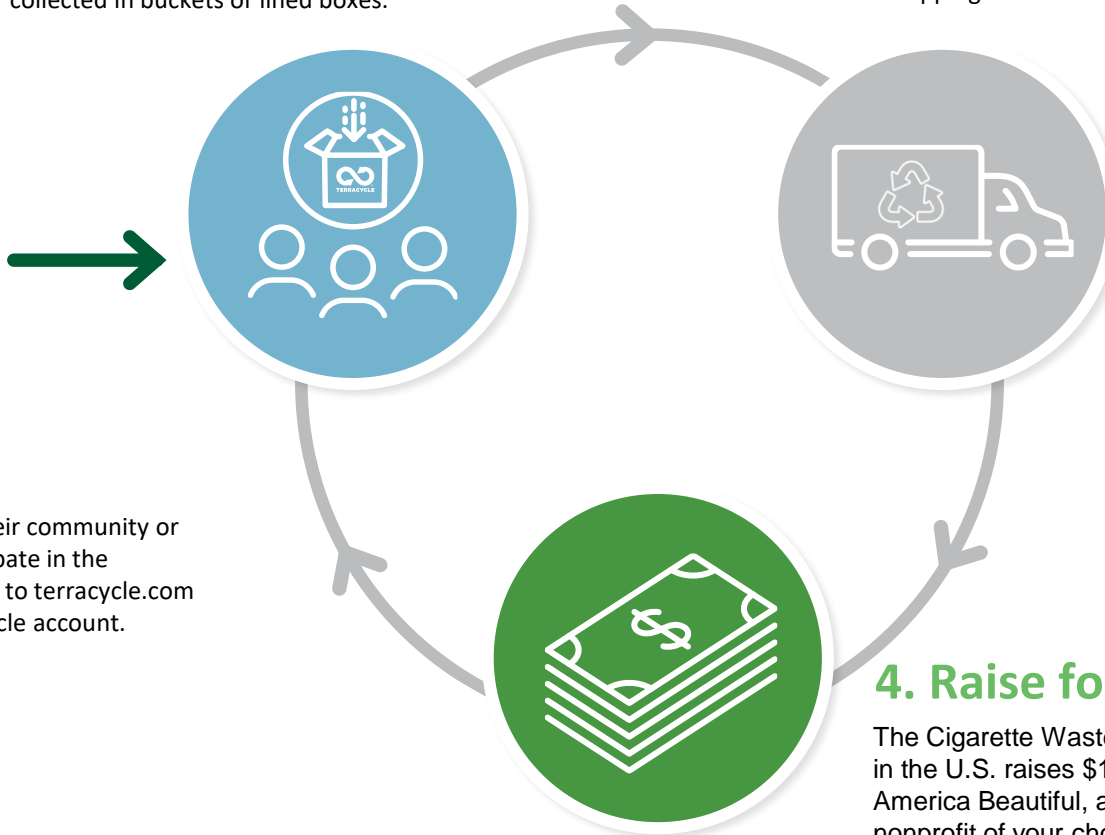

1. Register

Location leader signs up their community or business location to participate in the Cigarette program by going to terracycle.com and creating a free TerraCycle account.