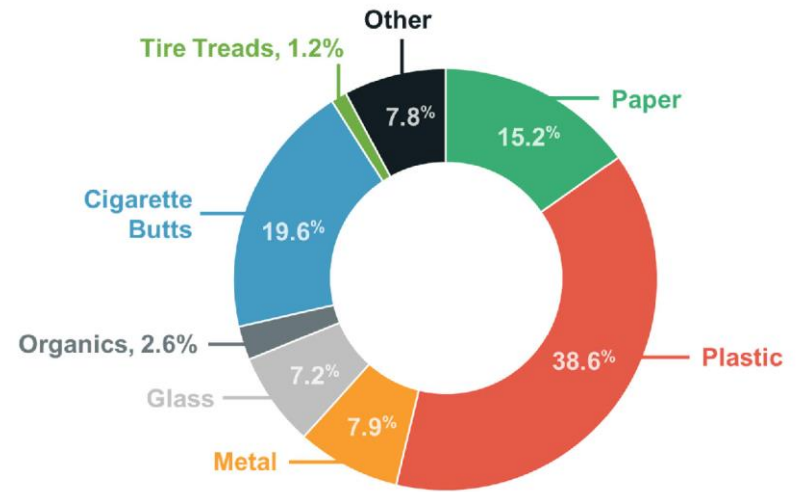

Smoking Bans and Cigarette Litter at Transition Points

A Report to Keep America Beautiful

A Goldsmith Resources, LLC

December 2020

Keep America Beautiful
2020 NATIONAL LITTER STUDY
Summary Report: May 2021

Lead Research Partner:

BURNS & MCDONNELL

Research Team: