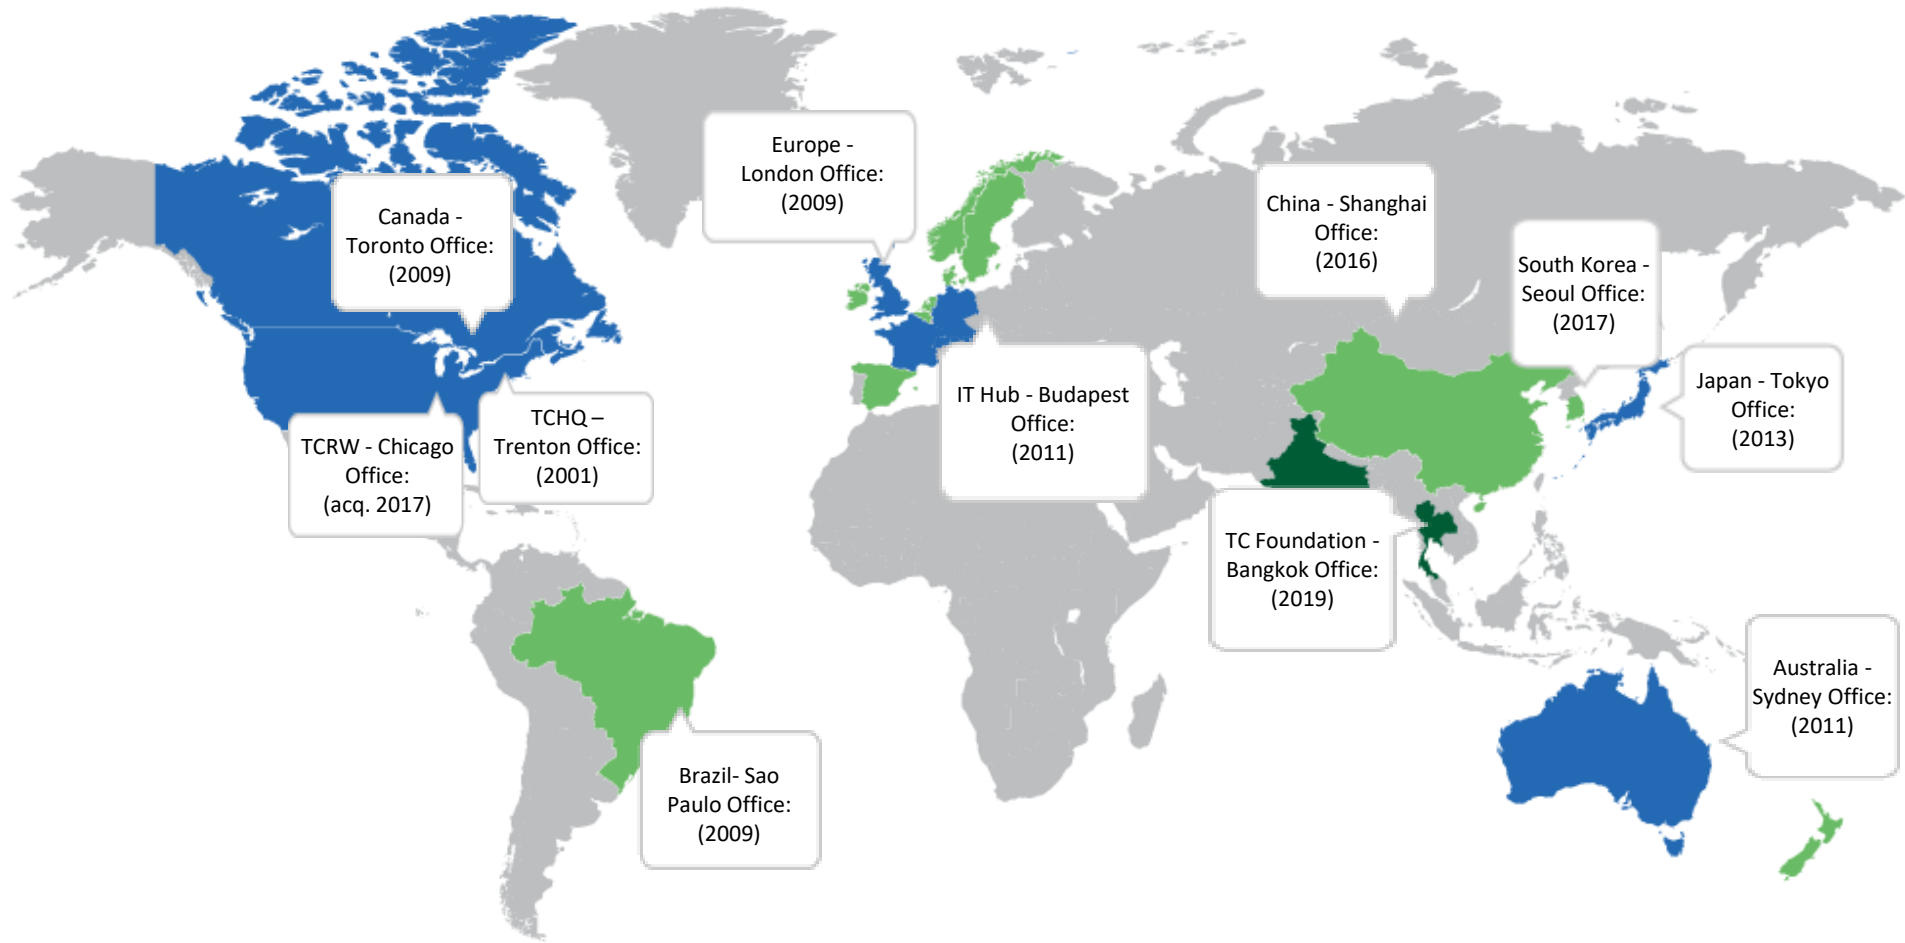

**Free Cigarette Waste
Recycling Program**

BASED IN TRENTON

MISSION-DRIVEN LEADER IN RECYCLING INNOVATIONS

WITH OFFICES GLOBALLY

-  = Loop & TerraCycle Markets
-  = TerraCycle Markets
-  = TerraCycle Foundation Markets